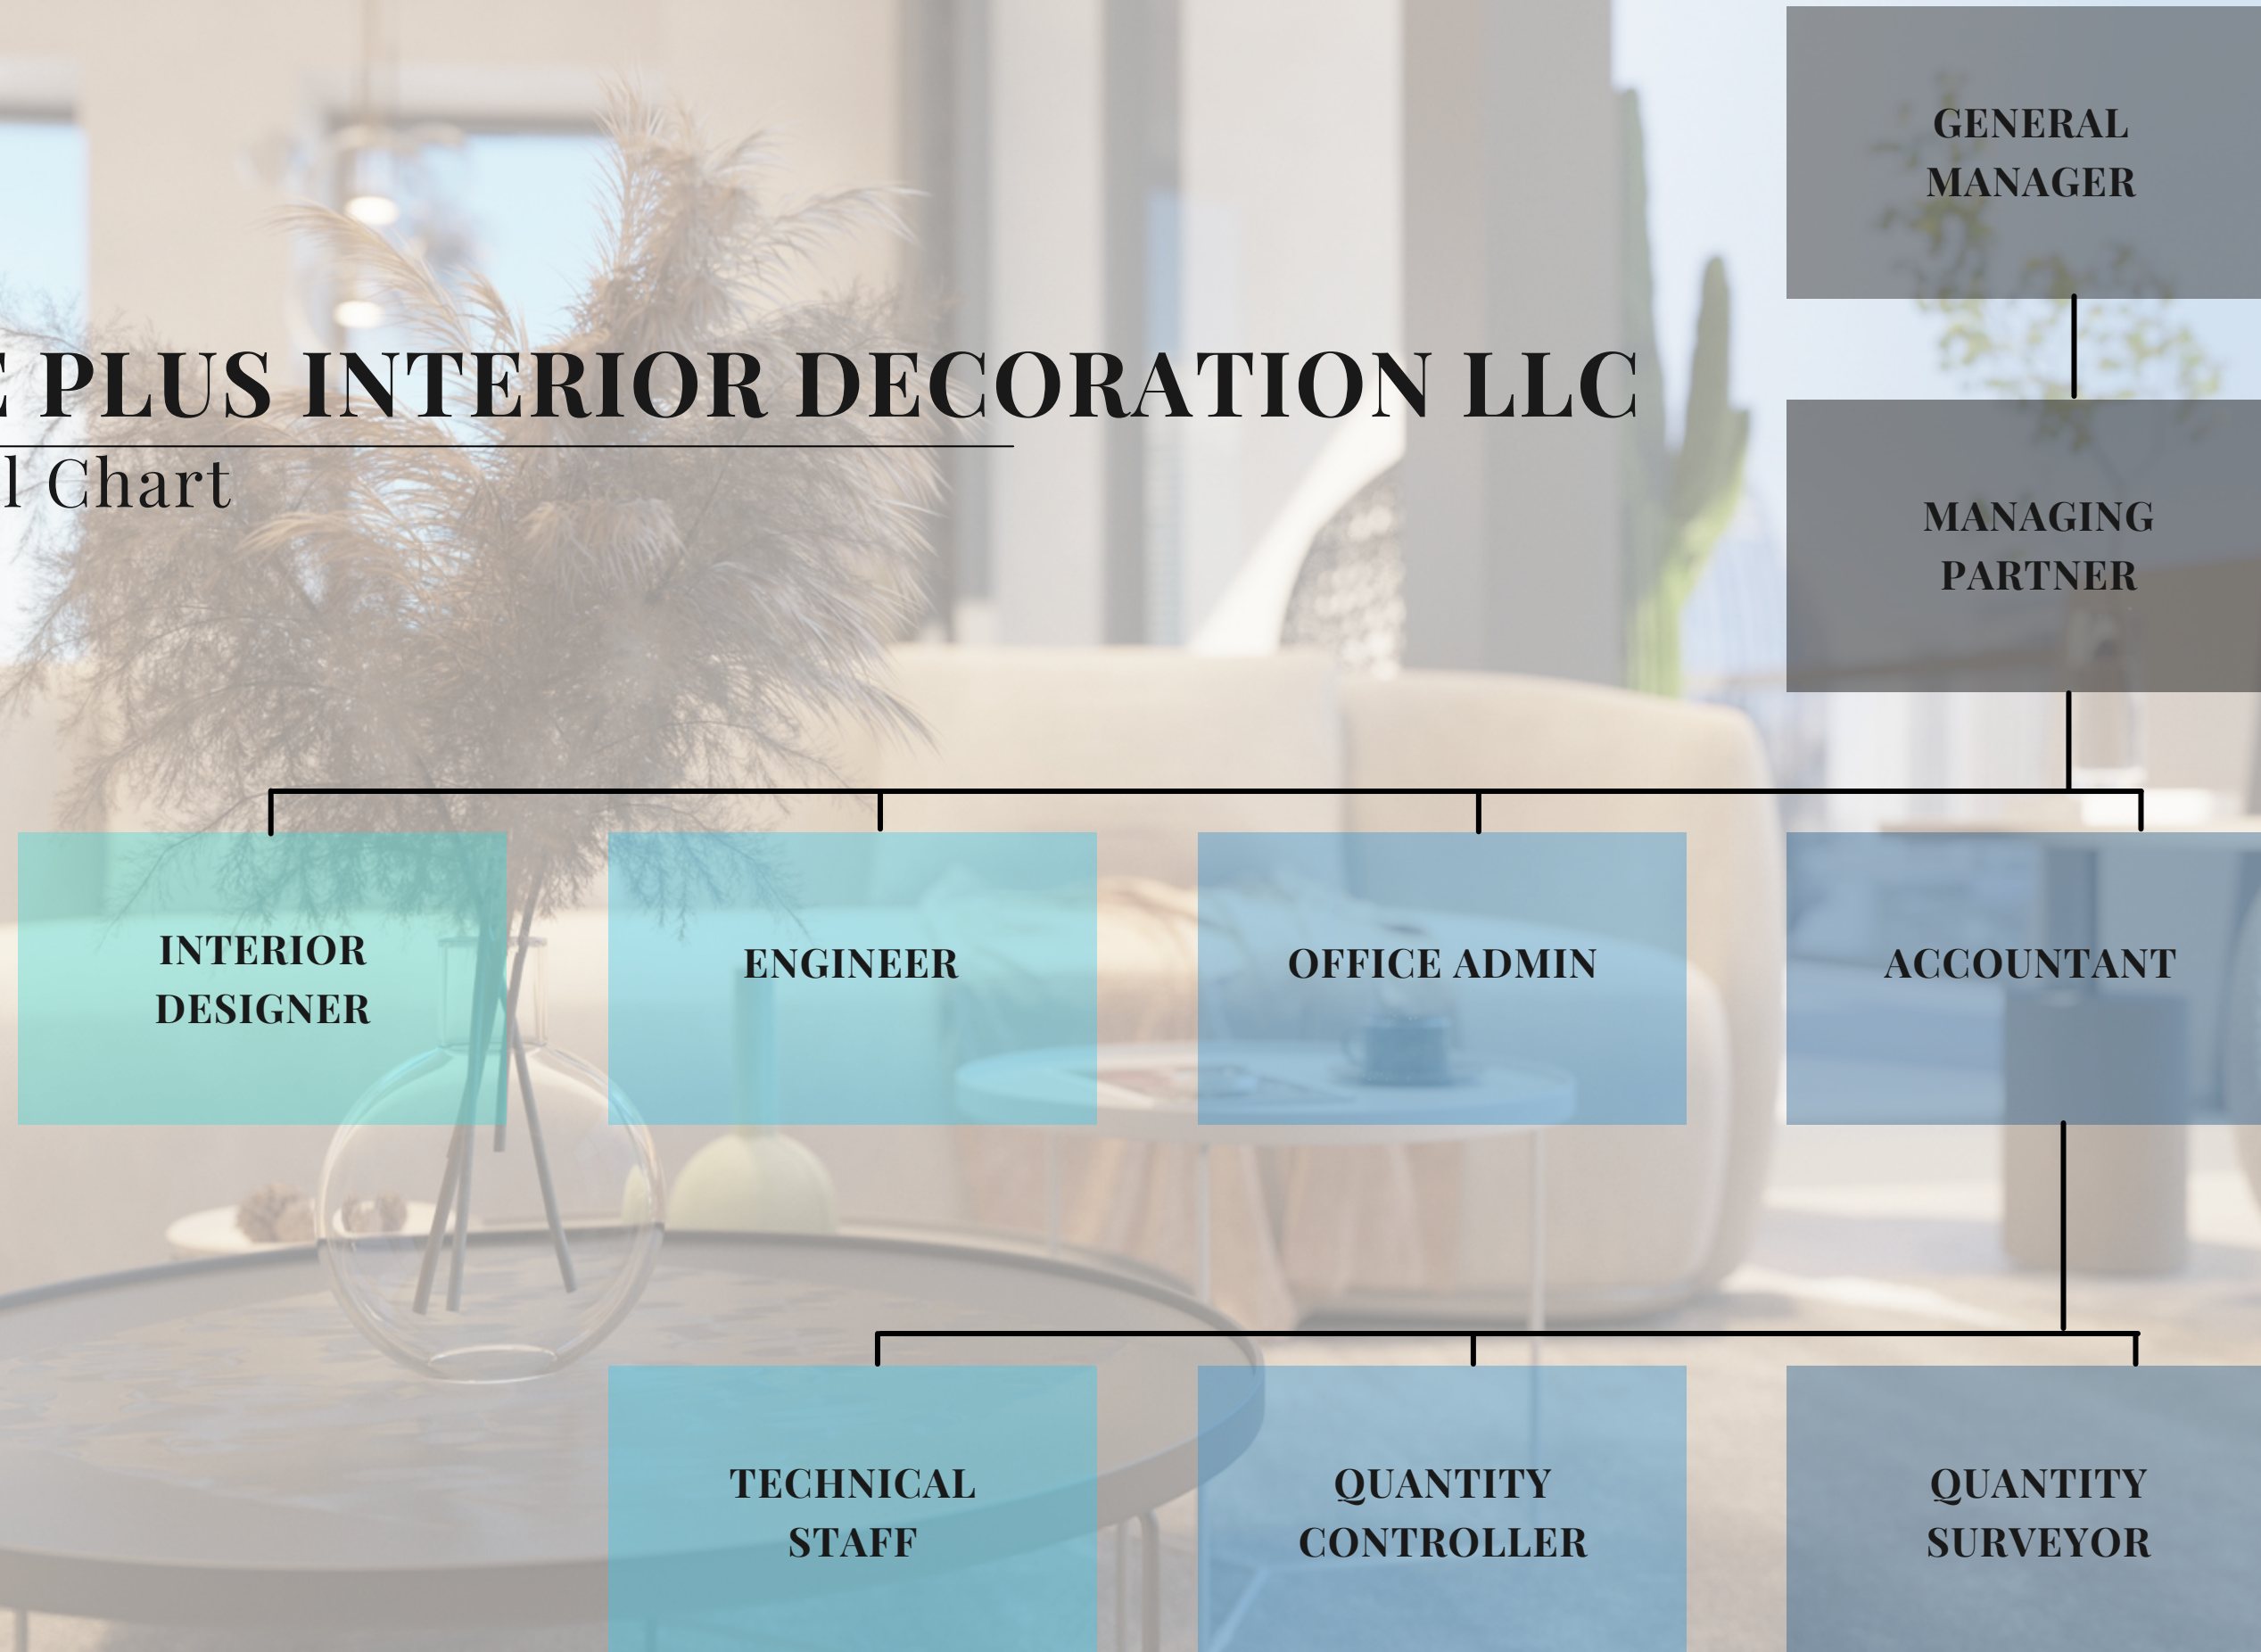

CREATIVE PLUS INTERIOR DECORATION LLC

Organizational Chart