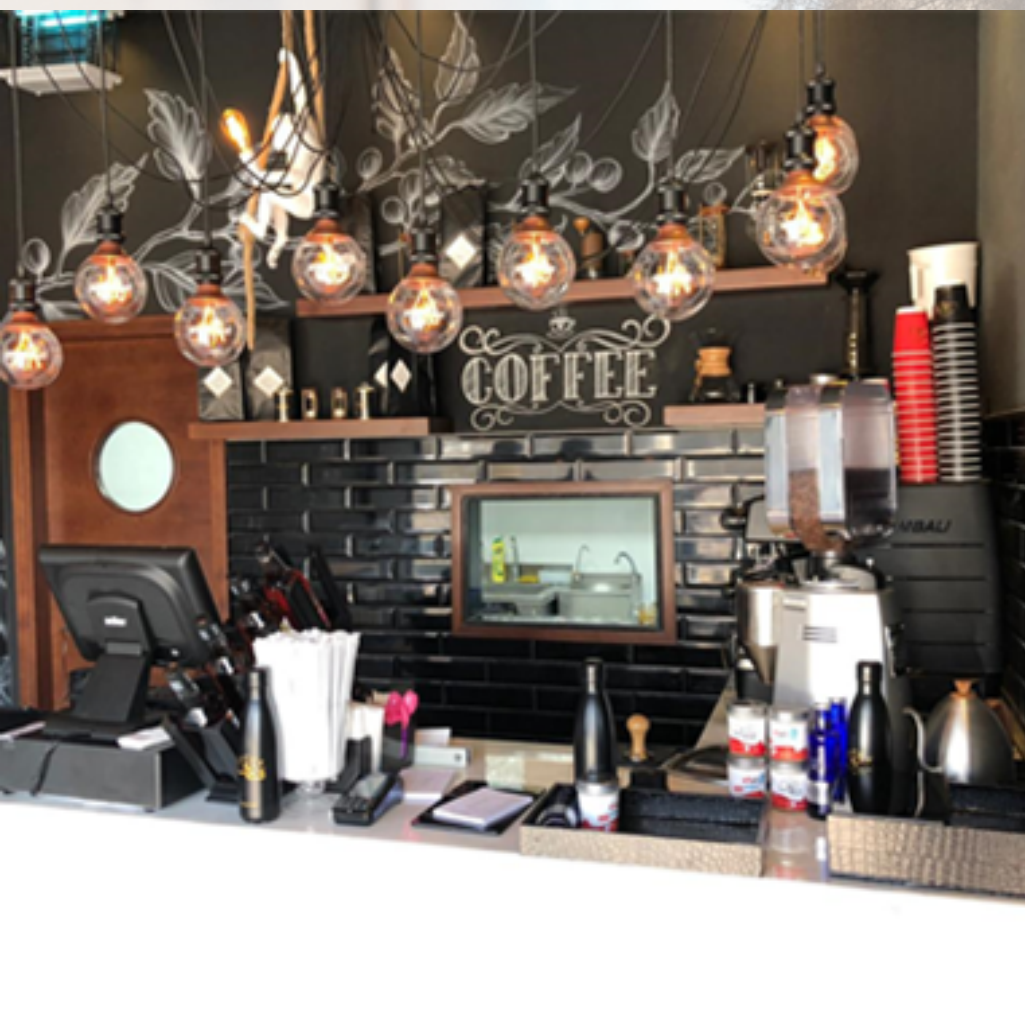

COMPLETE DESIGN AND FIT OUT WORKS FOR AL MAZAJ AL QAHWA CAFE SHAGHF AT AJMAN, UAE.