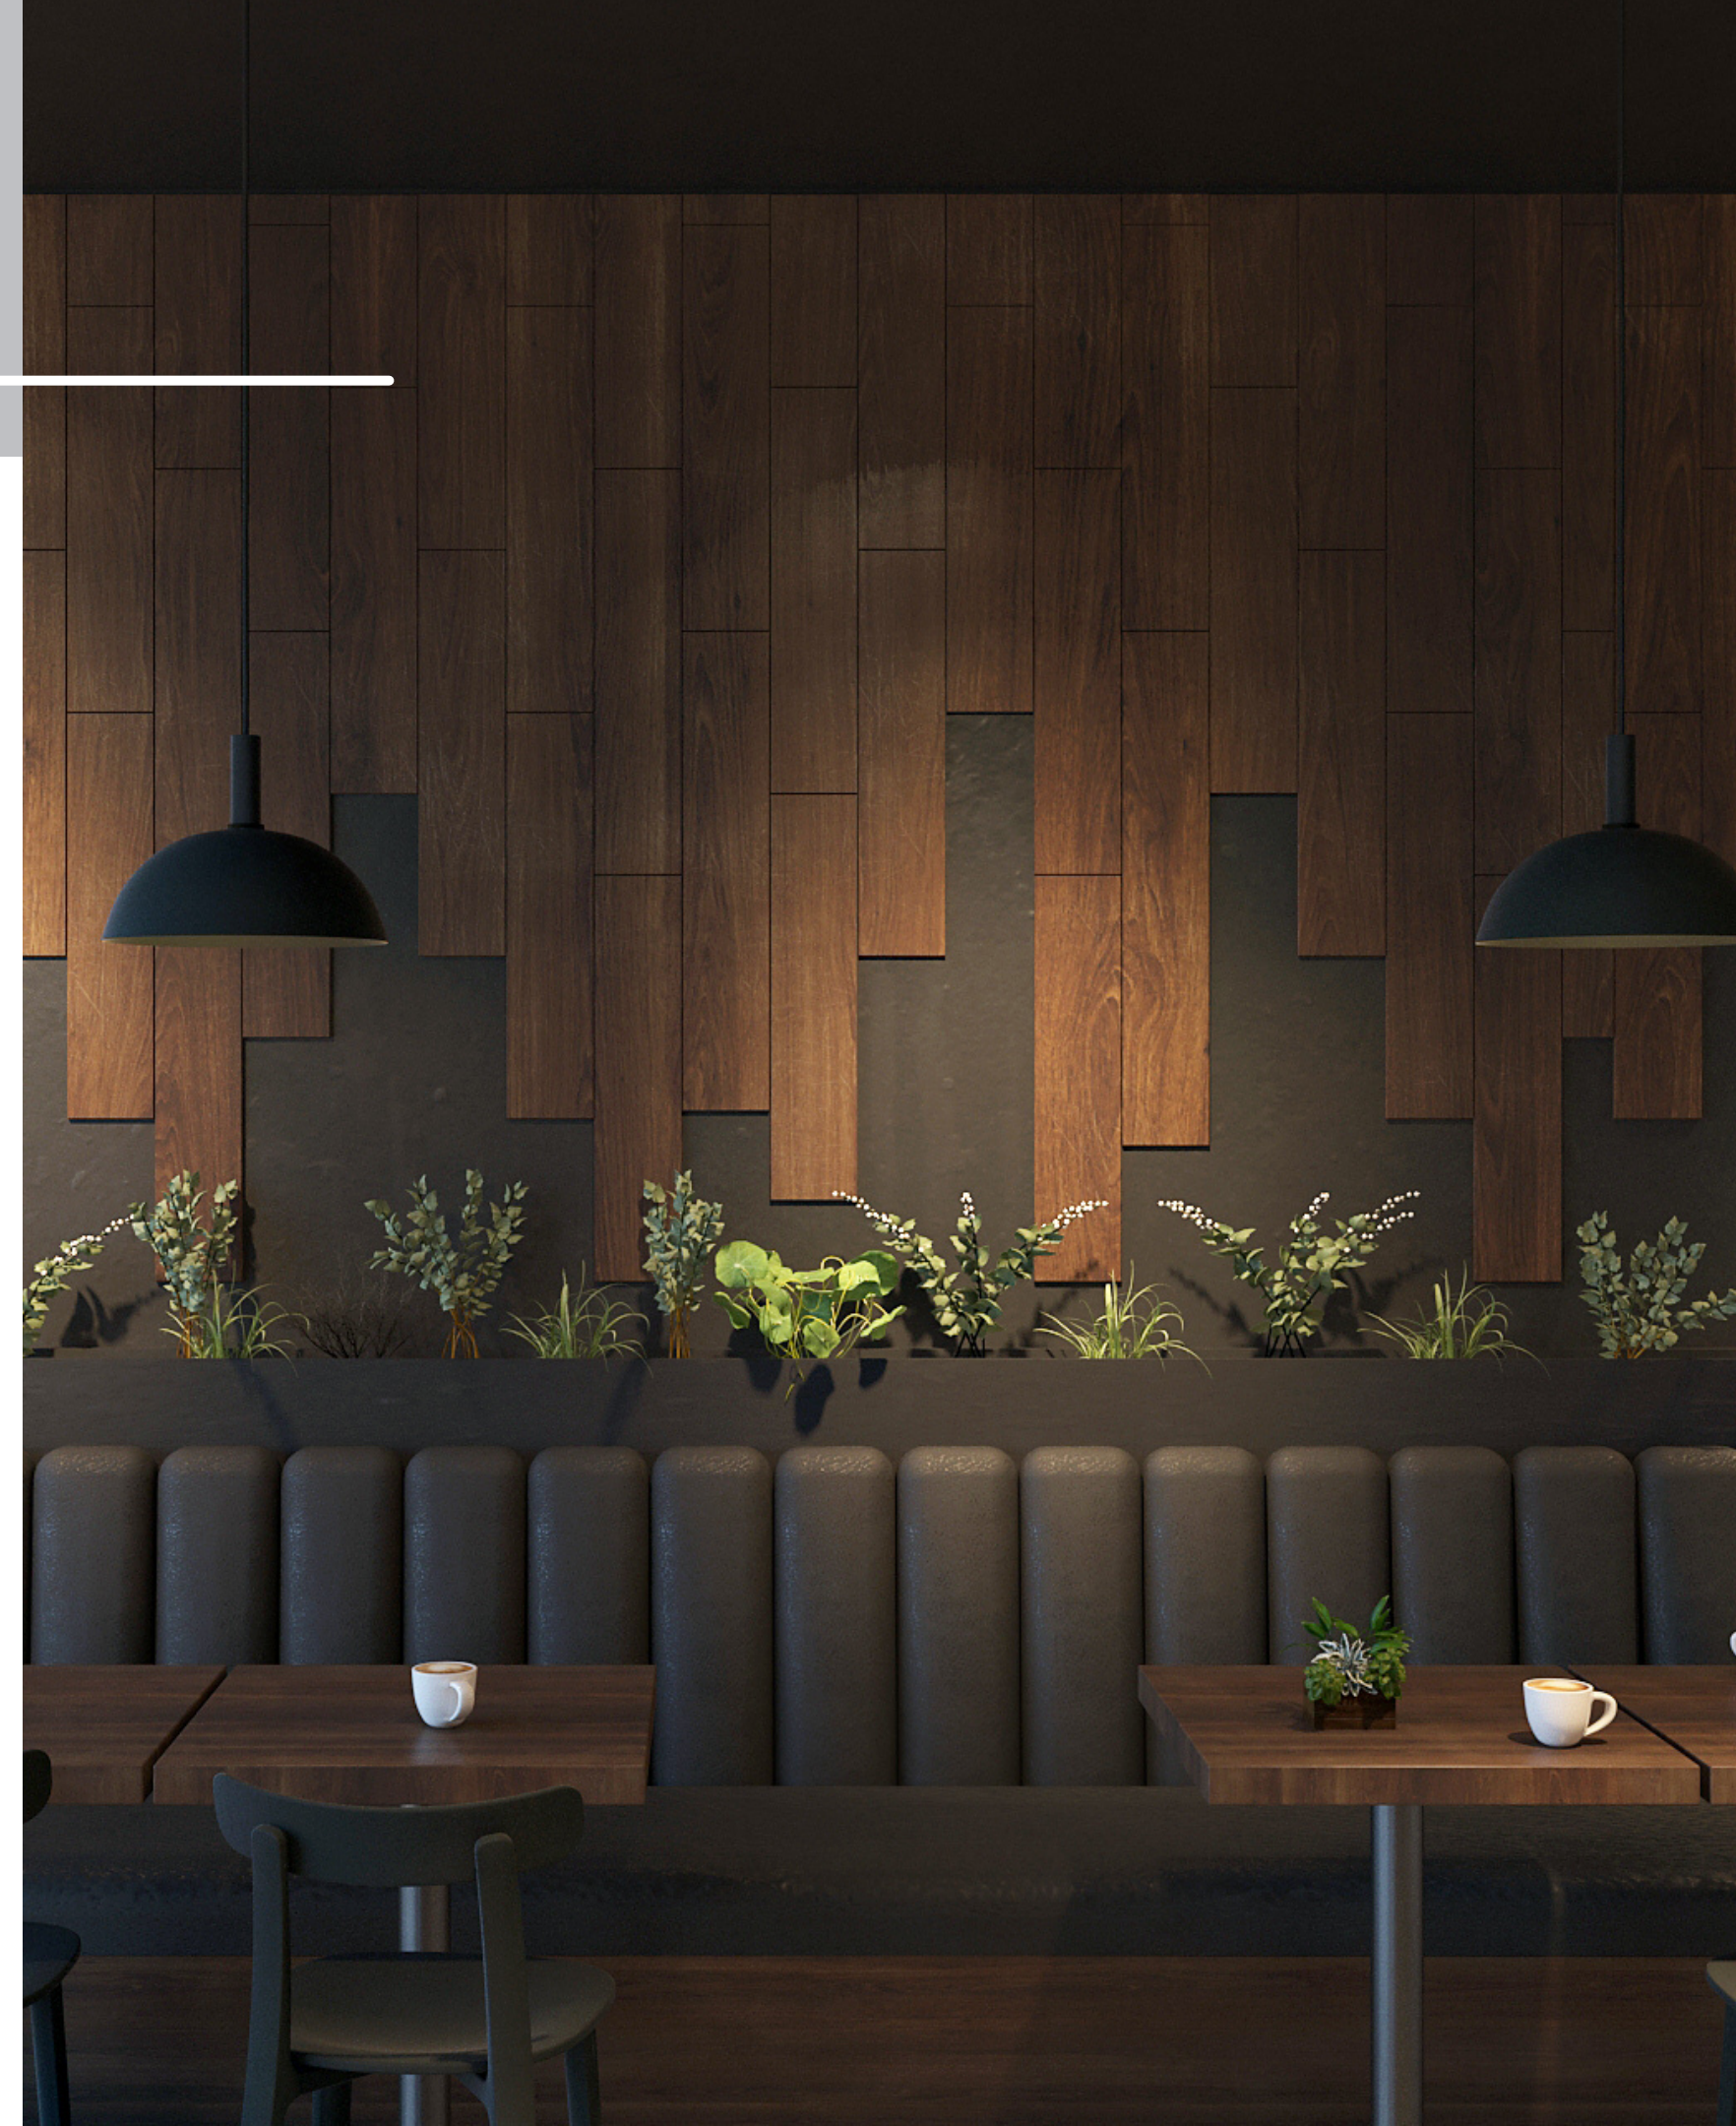

INTRODUCTION

Creative Plus Interior Decoration LLC is a fit-out company based in Dubai, UAE which has several years of experience and track record specializing in the conceptualization, interior designing, execution of fit out, and building renovation/maintenance works. We have offices strategically located in Dubai – UAE with highly qualified staff and latest equipment. We can honestly speak that we are leading among our competitors because we are providing excellent quality of work with competitive prices in the market.

The company grants guarantee to patron and clients apart from endless dedication to the customers' needs and demands. Our company is very conscious and dedicated in meeting the customers demand according to their specification, making sure all works are timely finished and priced competitively.